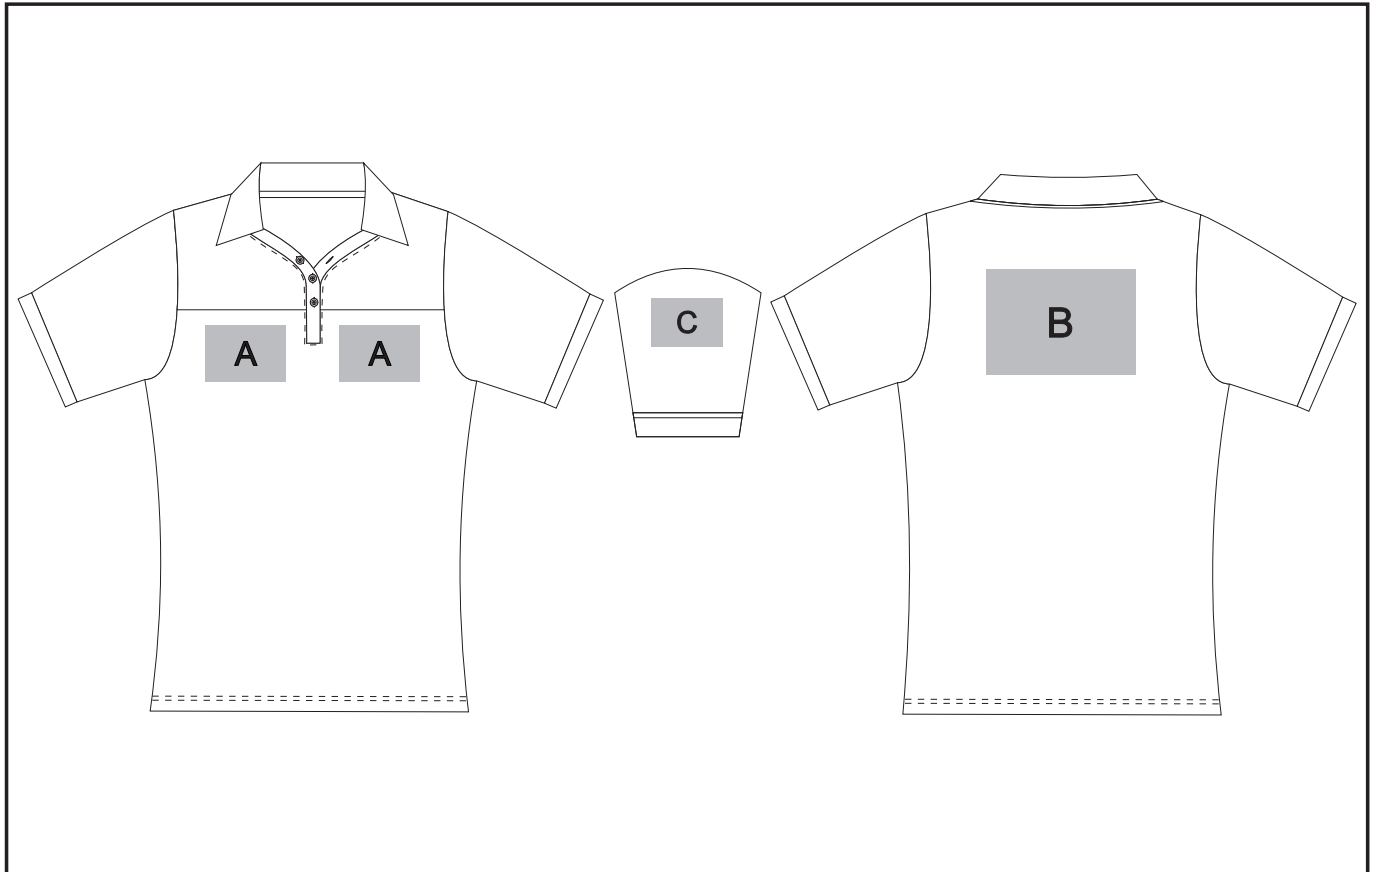

### Need to know:

- Includes 1-Position Digital Transfer (setup fee applies)
- **DTC/EMB inclusive Parameters: Left/Right Chest or Back = 100mm x 100mm**

#### **Position A**

1. Embroidery (EMB) - 9 colours  
Size: 100mm diameter
2. Screen Print (SA) - 1 colours  
Size: 100mm wide x 80mm high
3. Digital Transfer Clothing (DTC) - Full colour  
Size: 100mm wide x 100mm high

#### **Position C**

1. Embroidery (EMB) - 9 colours  
Size: 80mm diameter
2. Screen Print (SA) - 1 colours  
Size: 60mm wide x 60mm high
3. Digital Transfer Clothing (DTC) - Full colour  
Size: 80mm wide x 80mm high

#### **Position B**

1. Embroidery (EMB) - 9 colours  
Size: 200mm wide x 200mm high
2. Screen Print (SA) - 1 colours  
Size: 260mm wide x 200mm high
3. Digital Transfer Clothing (DTC) - Full colour  
Size: 210mm wide x 148mm high